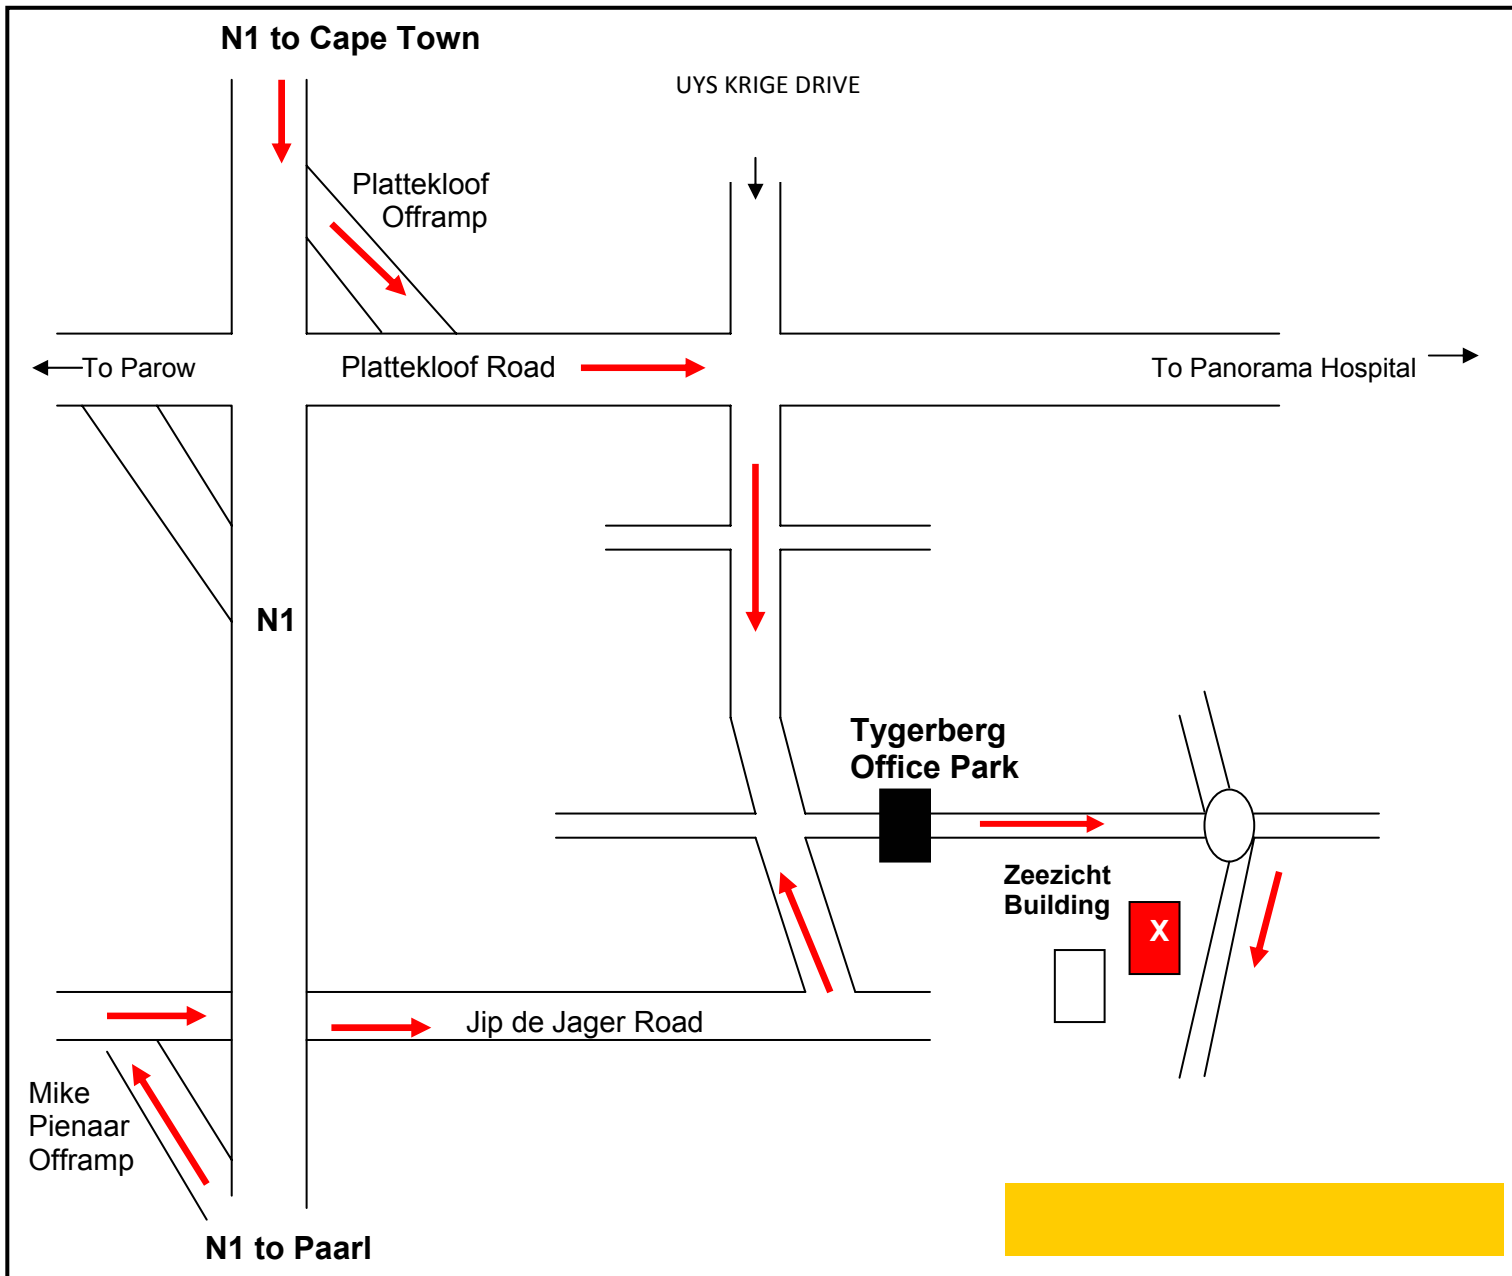

# Directions to the F W de Klerk Foundation

## Directions:

### **If coming from Cape Town on the N1:**

Take the Platteklouf/McIntyre Offramp on your left and turn left into Platteklouf Road

### **If coming from direction Paarl on the N1:**

Take the Mike Pienaar Offramp on your left and turn right into Jip de Jager Road